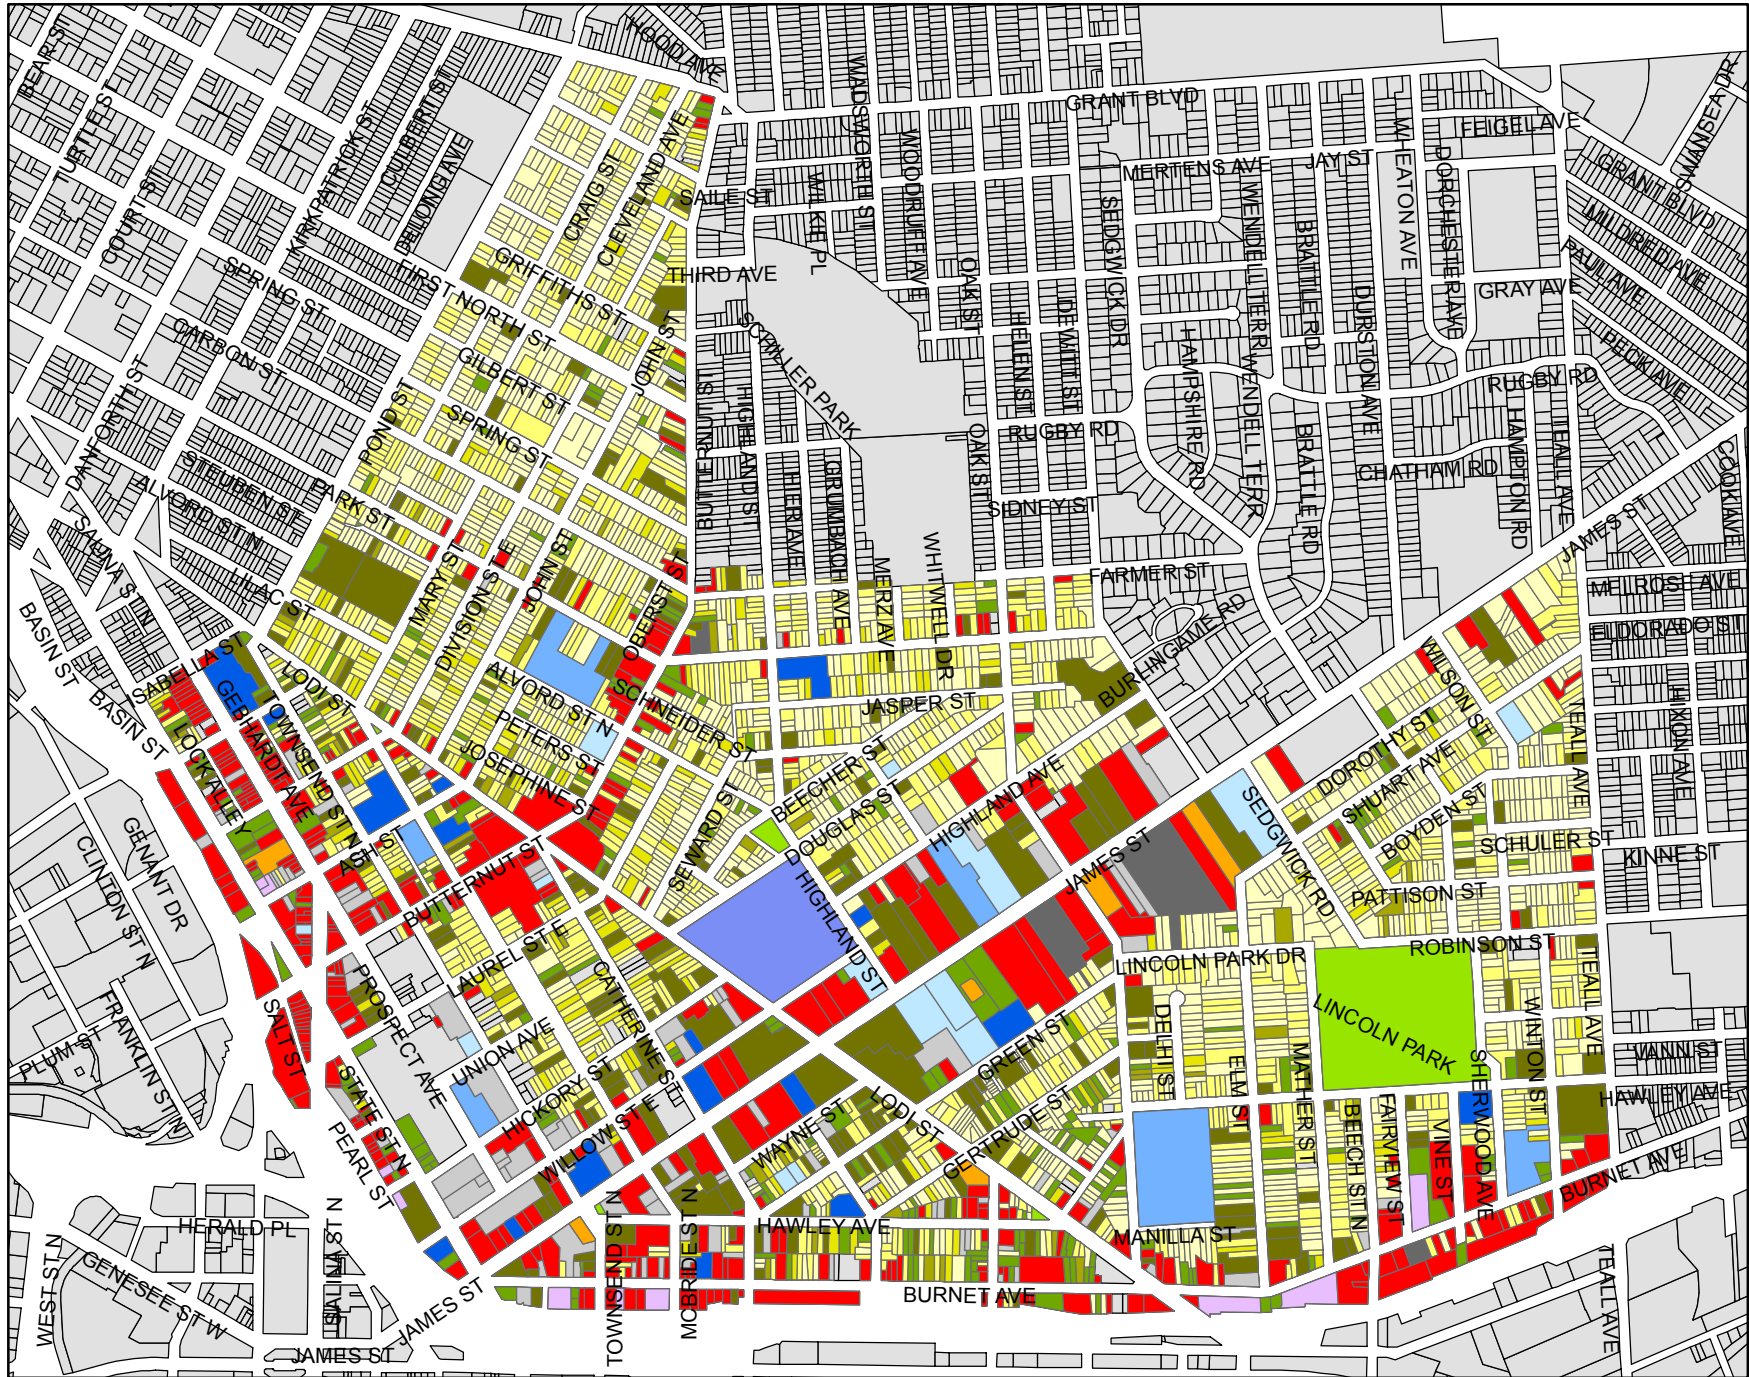

NEHDA Service Area

Map created by the City of Syracuse
 Dept. of Neighborhood & Business Development
 July 2010